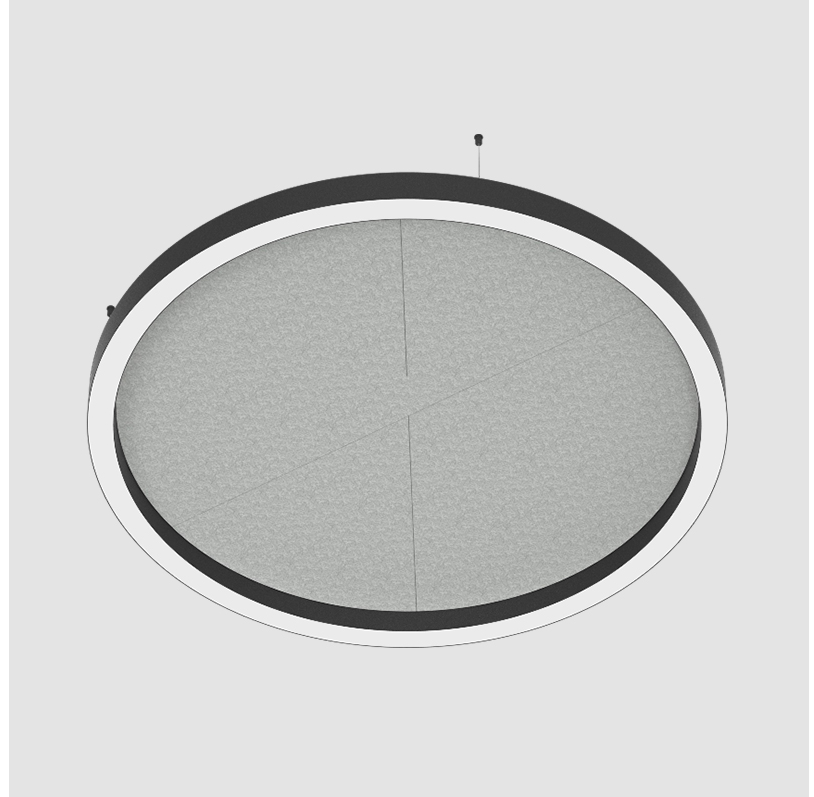

GENERAL

Series: Glorious Slim Acoustic
Brand: Prolicht
Division: Architectural
Mounting Type: Suspension
Mounting Location: Ceiling
Subcategory: Acoustic

PHYSICAL

Shape: Round
Length (mm): 1550
Length (in): 61
Width (mm): 90
Width (in): 3 9/16
Light Distribution: Direct
Diffuser: [PMMA - Opal / Micro-Prism](#)
Fixture Finish: [SSR / BKV / CWI / CRY / HAB / UFT / ITA / RUA / FTG / MYG / LOD / PUS / FRO / FUP / KIA / POP / BLS / SPG / MEY / GOH / GUM / CHC / COM / ABZ / JAG / OBR / MOS / ROR](#)
Accent Finish: [ANC / ASH / BNA / BTC / BZE / CEL / EGG / EVG / FOG / FOS / FST / FUA / IRI / IRO / KHA / LIC / LIM / MER / MSN / MUS / ONX / PEA / PLU / POL / PPY / RAY / ROY / RST / STE / SWD / TAN / TAU](#)
Fixture Material: Aluminum
Cable Details: [2 000mm / 78 3/4" or 6 000mm / 236 1/4" Transparent Cable](#)

ELECTRICAL

Lamp Type: LED (Zhaga Standard)
Input Wattage (W): 104.2
Total Output Wattage (W): 94.5
Dimming: [Non-Dimmable](#)
Driver Included: Yes
Driver Location: Integrated
Driver Type: Constant Current - Universal
Driver Class: Class 2
Input Voltage (V): 120 - 277

LED

Color Temperature (°K): [2700 / 3000 / 3500 / 4000](#)
Max. Delivered Lumen (lm): [12474 / 12777 / 9959 / 13535](#)
Nominal Lumen (lm): [15910 / 16927 / 12702 / 17624](#)
CRI: >90 CRI
Lamp Life (hrs): 50000

OPTICAL

RATINGS AND CERTIFICATIONS

Certified By: CSA Certified to UL and CSA Standards
IP rating: IP20